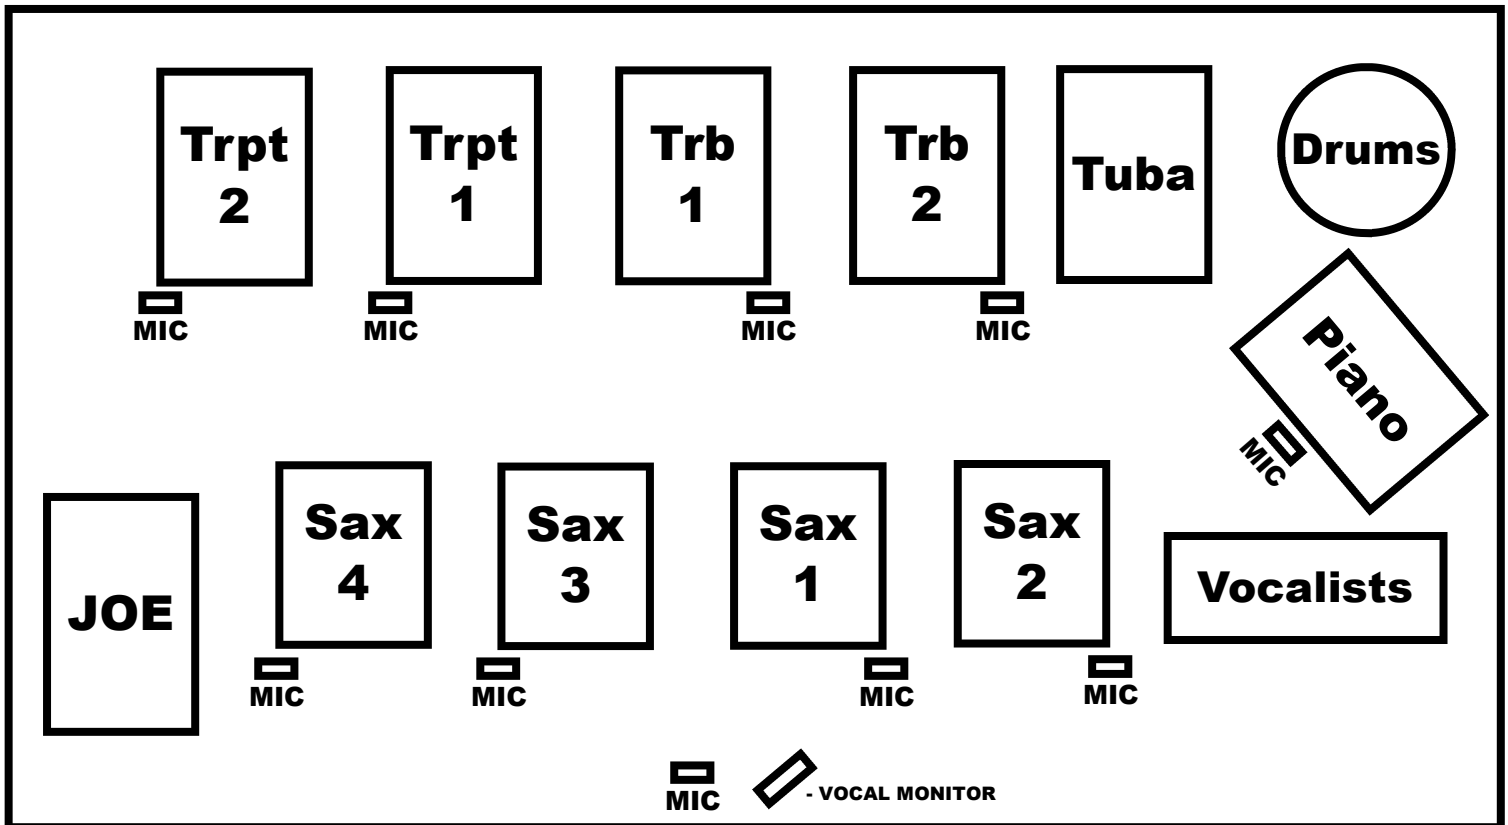

Joe Enrouthy And His Royal Virginians

Stage Set-Up For 14-Piece Big Band Orchestra

LARGE SINGLE PLATFORM

**Depth Of Stage Should Be No Less Than 12 ft.
Width Of Stage Should Be No Less Than 30 ft.**

Back Row Should Be Elevated 6-8 Inches Above Platform (Preferred)