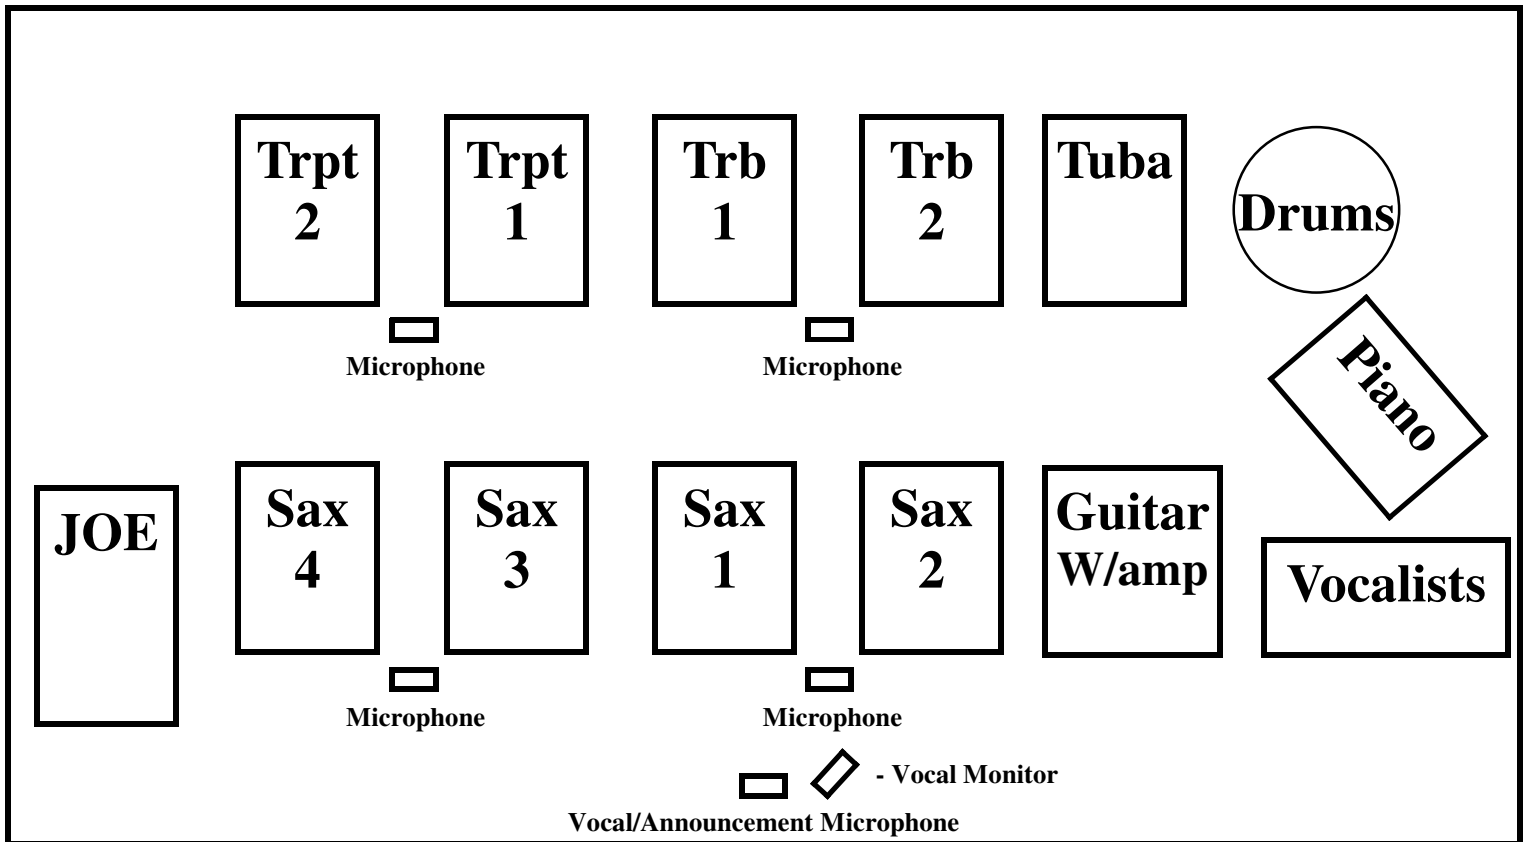

Joe Enrouthy And His Royal Virginians

Stage Set-Up For 15-Piece Big Band Orchestra

Large Single Platform

Depth Of Stage Should Be No Less Than 12 ft.

Width Of Stage Should Be No Less Than 30 ft.

Back Row Should Be Elevated 6-8 Inches Above Platform (Preferred)

If No Piano Is Available, Or Piano Provided Is Not Properly Tuned, The Orchestra Will Provide Portable Keyboard At Additional Nominal Fee

*****Microphone Required For Piano Only If Real Piano Is Used*****