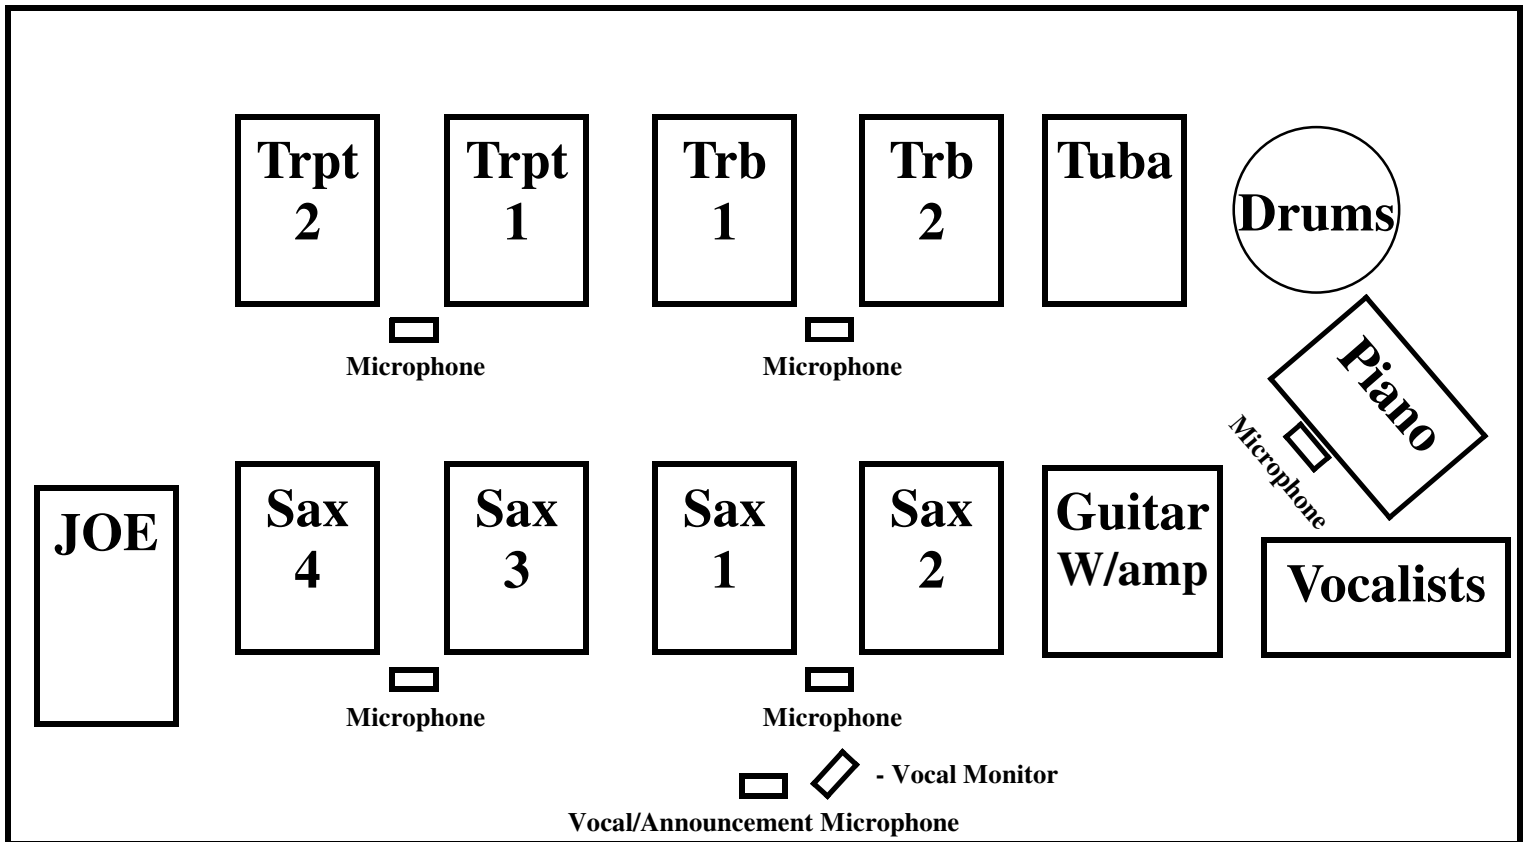

Joe Enrouthy And His Royal Virginians

Stage Set-Up For 15-Piece Big Band Orchestra

Large Single Platform

Depth Of Stage Should Be No Less Than 12 ft.

Width Of Stage Should Be No Less Than 30 ft.

Back Row Should Be Elevated 6-8 Inches Above Platform (Preferred)

If No Piano Is Available, Or Piano Provided Is Not Properly Tuned, The Orchestra Will Provide Portable Keyboard At Additional Nominal Fee

*****Microphone Required For Piano Only If Real Piano Is Used*****